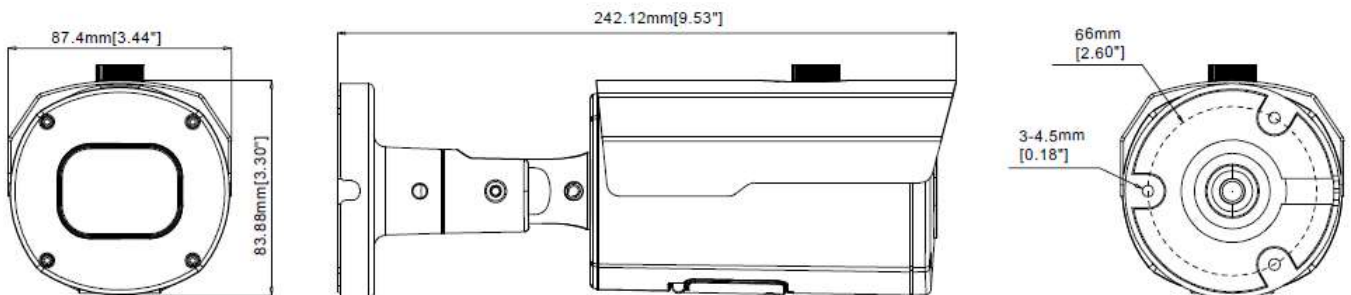

DIMENSIONS

Dimensional tolerance: ± 5mm

● SPECIFICATIONS*

Network	
LAN Port	YES
LAN Speed	10/100 Based-T Ethernet
Supported Protocols	TCP/IP, HTTP, DHCP, DNS, DDNS, RTP/RTSP, SMTP, NTP, UPnP, SNMP, HTTPS, FTP
ONVIF Compatible	YES (Profile S, Profile G, Profile T)
Security	(1) Multiple user access levels with password (2) IP address filtering (3) Digest authentication
Remote Access	Internet Explorer on Windows operating system
Video	
Network Compression	H.265 /H.264
Video Resolution	Mainstream: 5MP (2592x1944), 4MP (2592x1520), 3MP (2304x1296), 1080P(1920x1080), 960P(1280x960), 720P(1280x720) Sub-stream: 720P(1280x720), VGA (640x480), QVGA (320x240) Mobile-stream: VGA (640x480), QVGA (320x240)
Frame Rate	30fps
Video bit rate	8Kbps ~ 8Mbps
Multiple Video Streaming	Triple Stream (Main / Sub / Mobile)
Bitrate control method	CBR / VBR
General	
Image Sensor	1/2.7" Progressive CMOS image sensor
Min Illumination	Color 0.002lux @ F1.2(AGC ON)
Shutter Speed	1/5 ~ 1/20000 sec
Lens	2.8 ~ 12mm (Motorized) – F.1.8 (W) ~ 3.3 (T)±5%
Viewing Angle	Horizontal: 107-33.6°, Vertical: 54.7-18.9°, Diagonal: 133.7-37.6°
SD storage	Micro SD slot, up to 256GB
IR Effective Distance**	Up to 45 meters
IR Shift	IR cut filter with auto switch
Video Analytics	Face Detection, Face Recognition, Attribute Detection, Pedestrian & Vehicle Detection, Perimeter Intrusion Detection, Line Crossing, Crossing Counting, Heat Map, Crowd Density Detection, Queue Length Detection, License Plate Detection, Rare Sound Detection
Digital Noise Reduction	3D DNR
WDR	WDR
BLC	YES
ROI	YES
Privacy Mask	YES
Image Settings	Flip , Rotation , Corridor mode, Saturation, Brightness, Contrast, Hue, Sharpness adjustable
Audio	1 input / 1 output (RCA)
Alarm Trigger	1 input / 1 output
Reset Button	YES
POE	YES (IEEE 802.3af)