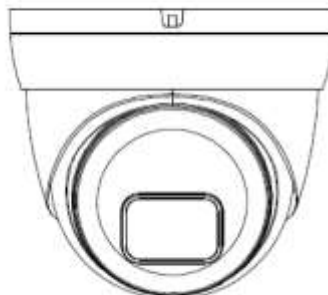

DIMENSIONS

Dimensional tolerance: ± 5mm

● SPECIFICATIONS*

Network

LAN Port	YES
LAN Speed	10/100 Based-T Ethernet
Supported Protocols	TCP/IP, HTTP, DHCP, DNS, DDNS, RTP/RTSP, SMTP, NTP, UPnP, SNMP, HTTPS, FTP
ONVIF Compatible	YES (Profile S, Profile G, Profile T)
Security	(1) Multiple user access levels with password (2) IP address filtering (3) Digest authentication
Remote Access	Internet Explorer on Windows operating system

Video

Network Compression	H.265 /H.264
Video Resolution	Main-Stream: 1080P (1920x1080) Sub-Stream: VGA (640x480)
Frame Rate	30fps
Video bit rate	128Kbps ~ 4Mbps
Multiple Video Streaming	Dual Stream (Main / Sub)
Bitrate control method	CBR / VBR