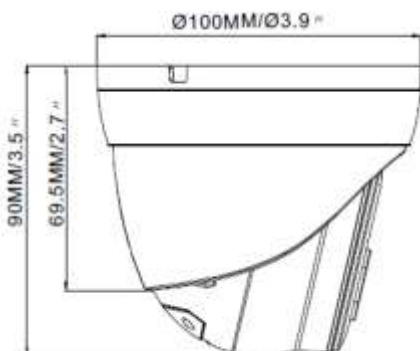

DIMENSIONS

Dimensional tolerance: ± 5mm

● SPECIFICATIONS*

Network

LAN Port	YES
LAN Speed	10/100 Based-T Ethernet
Supported Protocols	TCP/IP, HTTP, DHCP, DNS, DDNS, RTP/RTSP, SMTP, NTP, UPnP, SNMP, HTTPS, FTP
ONVIF Compatible	YES (Profile S, Profile G, Profile T)
Security	(1) Multiple user access levels with password (2) IP address filtering (3) Digest authentication
Remote Access	Internet Explorer on Windows operating system

Video

Network Compression	H.265 /H.264
Video Resolution	Main-Stream: 1080P (1920x1080) Sub-Stream: VGA (640x480)
Frame Rate	30fps
Video bit rate	128Kbps ~ 4Mbps
Multiple Video Streaming	Dual Stream (Main / Sub)
Bitrate control method	CBR / VBR