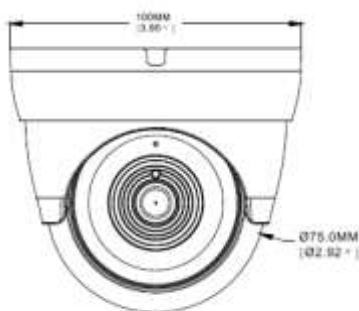

DIMENSIONS

Dimensional tolerance: ± 5mm

● SPECIFICATIONS*

Network	
LAN Port	YES
LAN Speed	10/100 Based-T Ethernet
Supported Protocols	TCP/IP, HTTP, DHCP, DNS, DDNS, RTP/RTSP, SMTP, NTP, UPnP, SNMP, HTTPS, FTP
ONVIF Compatible	YES (Profile S, Profile G, Profile T)
Security	(1) Multiple user access levels with password (2) IP address filtering (3) Digest authentication
Remote Access	Internet Explorer on Windows operating system
Video	
Network Compression	H.265 /H.264
Video Resolution	Main-stream (default 30fps): 1080P(1920x1080), 720P(1280x720), Sub-stream (default 30fps): 720P(1280x720), VGA (640x480), QVGA (320x240) Mobile-stream (default 10fps): VGA (640x480), QVGA (320x240)
Frame Rate	30fps
Video bit rate	8Kbps ~ 8Mbps
Multiple Video Streaming	Triple Stream (Main / Sub / Mobile)
General	
Image Sensor	1/2.8" SONY Progressive CMOS image sensor
Min Illumination	Color 0.01lux @ F1.2(AGC ON)
Shutter Speed	1/5 ~ 1/20000 sec
Slow shutter	Support
Lens	2.8 mm – F2.0
Viewing Angle	97° (Horizontal)
SD storage	NO
IR Effective Distance**	Up to 30 meters
IR Shift	IR cut filter with auto switch
Video Analytics	Perimeter Intrusion Detection, Line Crossing Detection, Stationary Object Detection, Pedestrian Detection, Face Detection (DEEP LEARNING), Cross Counting.
WDR	120 dB
BLC	YES
ROI	YES
Privacy Mask	YES
Image Settings	Flip , Rotation , Corridor mode, Saturation, Brightness, Contrast, Hue, Sharpness adjustable
Audio	Built-in Microphone
Alarm Trigger	NO
Reset Button	NO
POE	YES (IEEE 802.3af)
Weather-proof	IP66
Operating Temperature	-30°C ~ 55°C
Operating Humidity	90 or less relative humidity