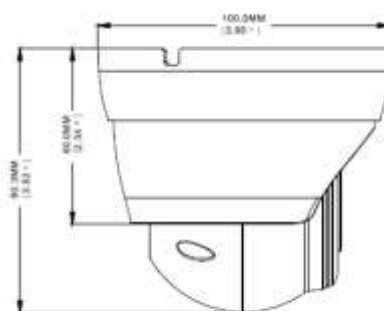

DIMENSIONS

Dimensional tolerance: ± 5mm

● SPECIFICATIONS*

Network	
LAN Port	YES
LAN Speed	10/100 Based-T Ethernet
Supported Protocols	TCP/IP, HTTP, DHCP, DNS, DDNS, RTP/RTSP, SMTP, NTP, UPnP, SNMP, HTTPS, FTP
ONVIF Compatible	YES (Profile S, Profile G, Profile T)
Security	(1) Multiple user access levels with password (2) IP address filtering (3) Digest authentication
Remote Access	Internet Explorer on Windows operating system
Video	
Network Compression	H.265 /H.264
Video Resolution	Main-stream (default 30fps): 1080P(1920x1080), 720P(1280x720), Sub-stream (default 30fps): 720P(1280x720), VGA (640x480), QVGA (320x240) Mobile-stream (default 10fps): VGA (640x480), QVGA (320x240)
Frame Rate	30fps
Video bit rate	8Kbps ~ 8Mbps
Multiple Video Streaming	Triple Stream (Main / Sub / Mobile)
General	
Image Sensor	1/2.8" SONY Progressive CMOS image sensor
Min Illumination	Color 0.01lux @ F1.2(AGC ON)
Shutter Speed	1/5 ~ 1/20000 sec
Slow shutter	Support
Lens	2.8 mm – F2.0
Viewing Angle	97° (Horizontal)
SD storage	NO
IR Effective Distance**	Up to 30 meters
IR Shift	IR cut filter with auto switch
Video Analytics	Perimeter Intrusion Detection, Line Crossing Detection, Stationary Object Detection, Pedestrian Detection, Face Detection (DEEP LEARNING), Cross Counting.
WDR	120 dB
BLC	YES
ROI	YES
Privacy Mask	YES
Image Settings	Flip , Rotation , Corridor mode, Saturation, Brightness, Contrast, Hue, Sharpness adjustable
Audio	Built-in Microphone
Alarm Trigger	NO
Reset Button	NO
POE	YES (IEEE 802.3af)
Weather-proof	IP66
Operating Temperature	-30°C ~ 55°C
Operating Humidity	90 or less relative humidity