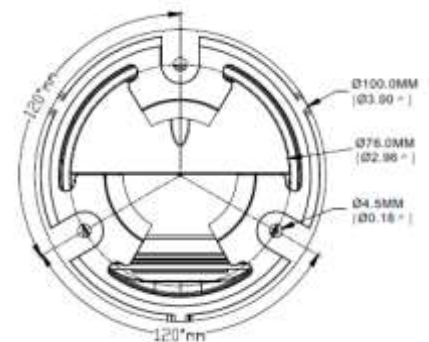

DIMENSIONS

Dimensional tolerance: ± 5mm

● SPECIFICATIONS*

Network	
LAN Port	YES
LAN Speed	10/100 Based-T Ethernet
Supported Protocols	TCP/IP, HTTP, DHCP, DNS, DDNS, RTP/RTSP, SMTP, NTP, UPnP, SNMP, HTTPS, FTP
ONVIF Compatible	YES (Profile S, Profile G, Profile T)
Security	(1) Multiple user access levels with password (2) IP address filtering (3) Digest authentication
Remote Access	Internet Explorer on Windows operating system
Video	
Network Compression	H.265 /H.264
Video Resolution	Main-stream (default 30fps): 1080P(1920x1080), 720P(1280x720), Sub-stream (default 30fps): 720P(1280x720), VGA (640x480), QVGA (320x240) Mobile-stream (default 10fps): VGA (640x480), QVGA (320x240)
Frame Rate	30fps
Video bit rate	8Kbps ~ 8Mbps
Multiple Video Streaming	Triple Stream (Main / Sub / Mobile)
General	
Image Sensor	1/2.8" SONY Progressive CMOS image sensor
Min Illumination	Color 0.01lux @ F1.2(AGC ON)
Shutter Speed	1/5 ~ 1/20000 sec
Slow shutter	Support
Lens	2.8 mm – F2.0
Viewing Angle	97° (Horizontal)
SD storage	NO
IR Effective Distance**	Up to 30 meters
IR Shift	IR cut filter with auto switch
Video Analytics	Perimeter Intrusion Detection, Line Crossing Detection, Stationary Object Detection, Pedestrian Detection, Face Detection (DEEP LEARNING), Cross Counting.
WDR	120 dB
BLC	YES
ROI	YES
Privacy Mask	YES
Image Settings	Flip , Rotation , Corridor mode, Saturation, Brightness, Contrast, Hue, Sharpness adjustable
Audio	Built-in Microphone
Alarm Trigger	NO
Reset Button	NO
POE	YES (IEEE 802.3af)
Weather-proof	IP66
Operating Temperature	-30°C ~ 55°C
Operating Humidity	90 or less relative humidity