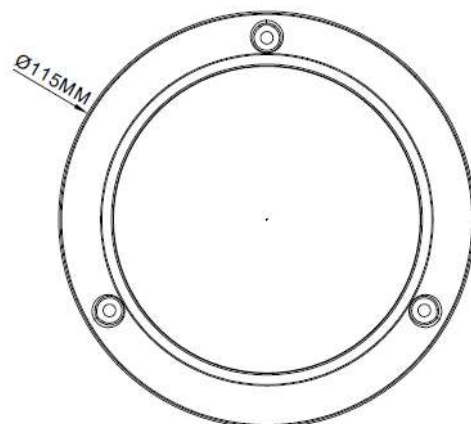

DIMENSIONS

Dimensional tolerance: ± 5mm

● SPECIFICATIONS*

Network	
LAN Port	YES
LAN Speed	10/100 Based-T Ethernet
Supported Protocols	TCP/IP, HTTP, DHCP, DNS, DDNS, RTP/RTSP, SMTP, NTP, UPnP, SNMP, HTTPS, FTP
ONVIF Compatible	YES (Profile S, Profile G, Profile T)
Security	(1) Multiple user access levels with password (2) IP address filtering (3) Digest authentication
Remote Access	Internet Explorer on Windows operating system
Video	
Network Compression	H.265 /H.264
Video Resolution	Main-stream (default 30fps): 1080P(1920x1080), 720P(1280x720), Sub-stream (default 30fps): 720P(1280x720), VGA (640x480), QVGA (320x240) Mobile-stream (default 10fps): VGA (640x480), QVGA (320x240)
Frame Rate	30fps
Video bit rate	8Kbps ~ 8Mbps
Multiple Video Streaming	Triple Stream (Main / Sub / Mobile)
Bitrate control method	CBR / VBR
General	
Image Sensor	1/2.8" SONY Progressive CMOS image sensor
Min Illumination	Color 0.01lux @ F1.2(AGC ON)
Shutter Speed	1/5 ~ 1/20000 sec
Slow Shutter	Support
Lens	3.6 mm – F21.6
Viewing Angle	88° (Horizontal)
SD storage	YES
IR Effective Distance**	Up to 30 meters
IR Shift	IR cut filter with auto switch
IR LED	2 pcs (Array)
Video Analytics	Face Detection, Human/Vehicle Detection
WDR	120 dB
BLC	YES
ROI	YES
Privacy Mask	YES
Image Settings	Flip , Rotation , Corridor mode, Saturation, Brightness, Contrast, Hue, Sharpness adjustable
Audio	YES
Alarm Trigger	YES
Reset Button	YES
POE	YES (IEEE 802.3af)
Weather-proof	IP66
Operating Temperature	-30°C ~ 55°C