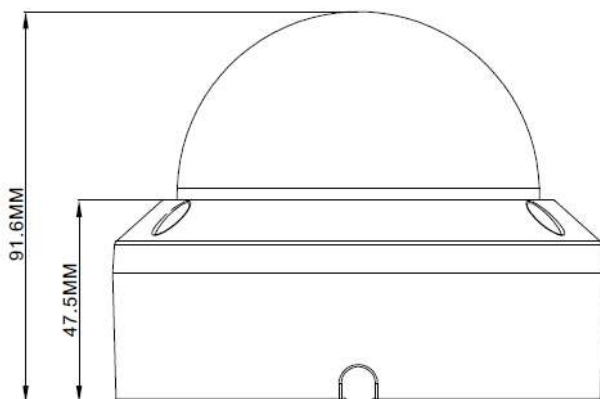

DIMENSIONS

Dimensional tolerance: ± 5mm

● SPECIFICATIONS*

Network	
LAN Port	YES
LAN Speed	10/100 Based-T Ethernet
Supported Protocols	TCP/IP, HTTP, DHCP, DNS, DDNS, RTP/RTSP, SMTP, NTP, UPnP, SNMP, HTTPS, FTP
ONVIF Compatible	YES (Profile S, Profile G, Profile T)
Security	(1) Multiple user access levels with password (2) IP address filtering (3) Digest authentication
Remote Access	Internet Explorer on Windows operating system
Video	
Network Compression	H.265 /H.264
Video Resolution	Main-stream (default 30fps): 1080P(1920x1080), 720P(1280x720), Sub-stream (default 30fps): 720P(1280x720), VGA (640x480), QVGA (320x240) Mobile-stream (default 10fps): VGA (640x480), QVGA (320x240)
Frame Rate	30fps
Video bit rate	8Kbps ~ 8Mbps
Multiple Video Streaming	Triple Stream (Main / Sub / Mobile)
Bitrate control method	CBR / VBR
General	
Image Sensor	1/2.8" SONY Progressive CMOS image sensor
Min Illumination	Color 0.01lux @ F1.2(AGC ON)
Shutter Speed	1/5 ~ 1/20000 sec
Slow Shutter	Support
Lens	3.6 mm – F21.6
Viewing Angle	88° (Horizontal)
SD storage	YES
IR Effective Distance**	Up to 30 meters
IR Shift	IR cut filter with auto switch
IR LED	2 pcs (Array)
Video Analytics	Face Detection, Human/Vehicle Detection
WDR	120 dB
BLC	YES
ROI	YES
Privacy Mask	YES
Image Settings	Flip , Rotation , Corridor mode, Saturation, Brightness, Contrast, Hue, Sharpness adjustable
Audio	YES
Alarm Trigger	YES
Reset Button	YES
POE	YES (IEEE 802.3af)
Weather-proof	IP66
Operating Temperature	-30°C ~ 55°C