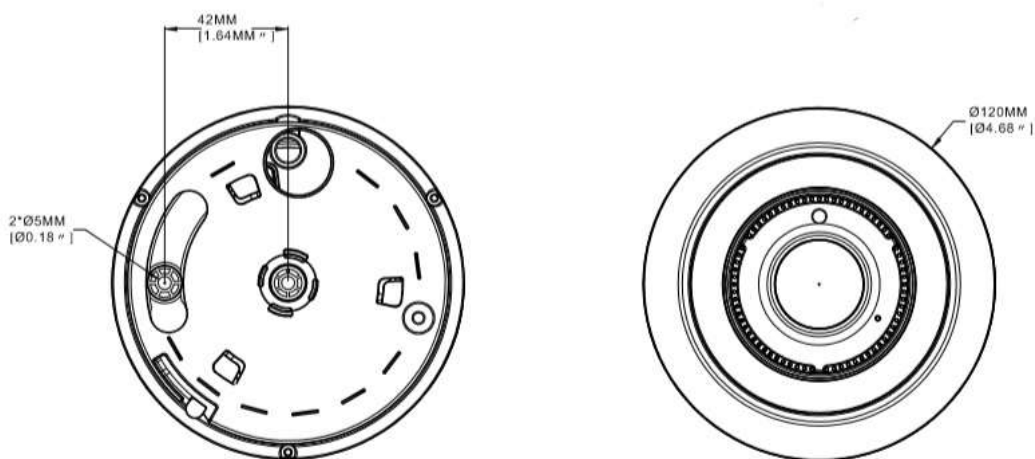

## 5MP H.265 IR Fish Eye IP Camera

### DIMENSIONS

Dimensional tolerance: ± 5mm