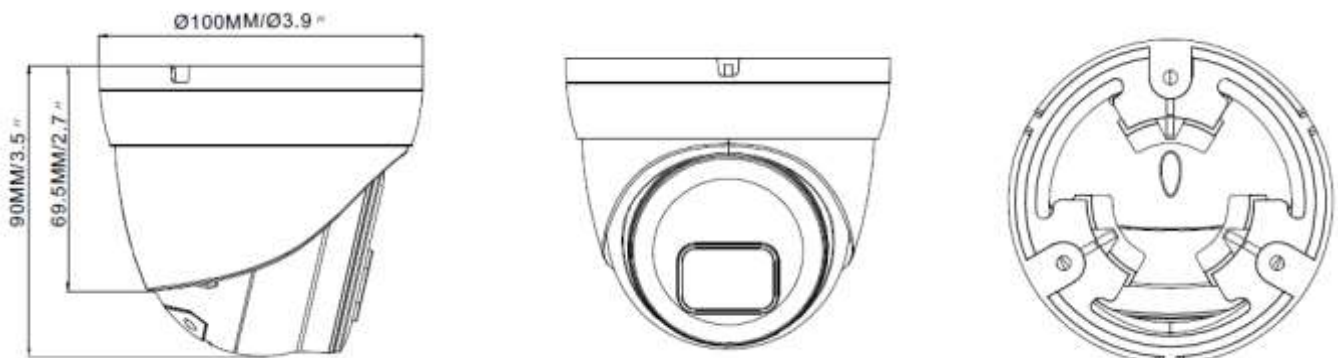

DIMENSIONS

● SPECIFICATIONS*

Network	
LAN Port	YES
LAN Speed	10/100 Based-T Ethernet
Supported Protocols	TCP/IP, HTTP, DHCP, DNS, DDNS, RTP/RTSP, SMTP, NTP, UPnP, SNMP, HTTPS, FTP
ONVIF Compatible	YES (Profile S, Profile G, Profile T)
Security	(1) Multiple user access levels with password (2) IP address filtering (3) Digest authentication
Remote Access	Internet Explorer on Windows operating system
Video	
Network Compression	H.265 /H.264
Video Resolution	Main-Stream: 8MP (3840x2160) (1~15fps), 5MP (3072*1728)/(5292*1944), 4MP (2592x1520), 3MP(2304x1296), 1080P(1920x1080), 720P(1280x720), Sub-Stream: (1~30fps):1080P(1920x1080),720P(1280x720), VGA (640x480), QVGA (320x240) Mobile-Stream: (1~30fps): VGA (640x480), QVGA (320x240)
Frame Rate	30fps
Video bit rate	8Kbps ~ 16Mbps
Multiple Video Streaming	Triple Stream (Main / Sub / Mobile)
Bitrate control method	CBR / VBR
General	
Image Sensor	1/2.8" Progressive CMOS image sensor
Min Illumination	Color 0.002Lux @(F1.2,AGC ON)
Shutter Speed	1/5 ~ 1/20000 sec
Slow shutter	Support
Lens	3.6 mm – F No. 1.6
Viewing Angle	Horizontal: 87°, Vertical: 44°, Diagonal: 104°
SD storage	No
IR Effective Distance**	Up to 30 meters
IR Shift	YES
IR LED	18 pcs (SMD)
Video Analytics	Face Detection, Face Recognition, Attribute Detection, Pedestrian & Vehicle Detection, Perimeter Intrusion Detection, Line Crossing, Crossing Counting, Heat Map, Crowd Density Detection, Queue Length Detection, Liscence Plate Detection, Rare Sound Detection
Digital Noise Reduction	3D DNR
WDR	WDR
BLC	YES
ROI	YES
Privacy Mask	YES
Image Settings	Flip , Rotation , Corridor mode, Saturation, Brightness, Contrast, Hue, Sharpness adjustable
Audio	Built-in Microphone