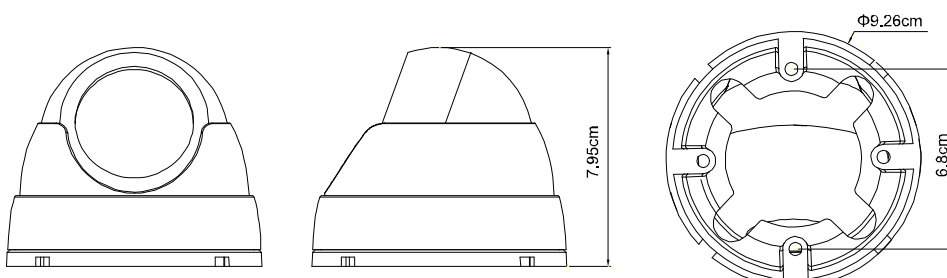

DIMENSIONS

Dimensional tolerance: ± 5mm