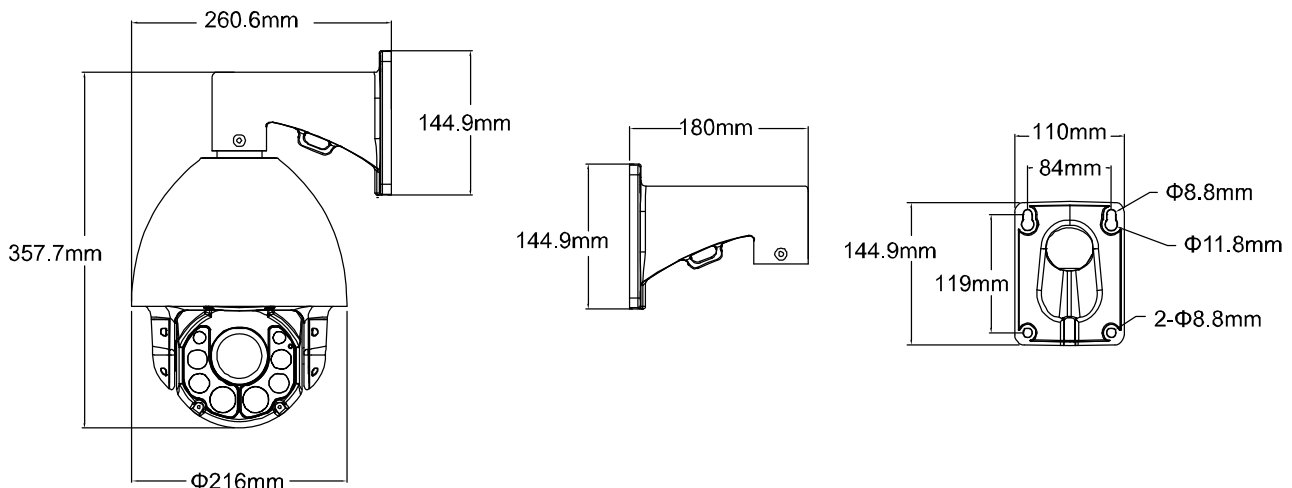

* TVI and AHD output: 1.0 Vp-p composite, 75Ω

**The specifications are subject to change without notice.

○ SPECIFICATIONS (CONTINUED)

■ Audio

Line in	YES (Mono)
Line out	YES (Mono)

■ PTZ Mechanism

Pan Range	360° continuous rotation
Max. Pan Speed	90°/s
Tilt Range	-6° ~ 90°
Max. Tilt Speed	70°/s
Zoom Ratio	20X Optical Zoom / 16X Digital Zoom
Max. Zoom Speed	Approx. 3s (Tele ~ Wide)
Preset Points	Up to 256 preset points
Sequence Group	<ol style="list-style-type: none"> Up to four groups can be set One group can include up to 16 preset points
Auto Tracking	YES

* TVI and AHD output: 1.0 Vp-p composite, 75Ω **The specifications are subject to change without notice.

○ DIMENSIONS*

*Dimensional Tolerance: ± 5mm