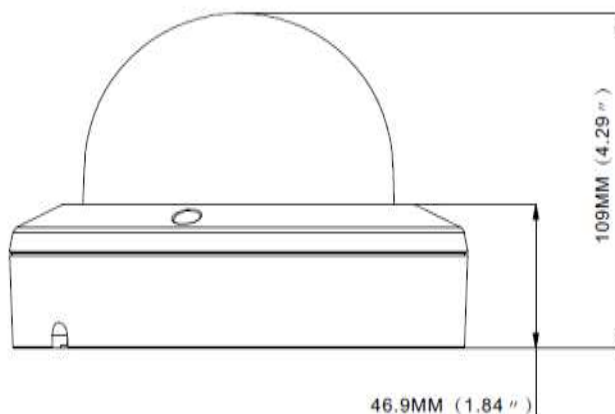

DIMENSIONS

Dimensional tolerance: ± 5mm

● SPECIFICATIONS*

Network	
LAN Port	YES
LAN Speed	10/100 Based-T Ethernet
Supported Protocols	TCP/IP, HTTP, DHCP, DNS, DDNS, RTP/RTSP, SMTP, NTP, UPnP, SNMP, HTTPS, FTP
ONVIF Compatible	YES (Profile S, Profile G, Profile T)
Security	(1) Multiple user access levels with password (2) IP address filtering (3) Digest authentication
Remote Access	Internet Explorer on Windows operating system
Video	
Network Compression	H.265 /H.264
Video Resolution	Main-stream (default 30fps): 5MP (2592x1944), 4MP (2592x1520), 3MP (2304x1296)/(2048x1535), 1080P(1920x1080), 720P(1280x720), Sub-stream :(1~30fps): 720P(1280x720), VGA (640x480), QVGA (320x240) Mobile-stream (default 10fps): VGA (640x480), QVGA(320x240)
Frame Rate	30fps
Video bit rate	8Kbps ~ 8Mbps
Multiple Video Streaming	3 Stream (Main / Sub / Mobile)
Bitrate control method	CBR / VBR
General	
Image Sensor	1/2.7" SONY Progressive CMOS image sensor
Min Illumination	Color 0.01lux @ F1.2(AGC ON)
Shutter Speed	1/5 ~ 1/20000 sec
Lens	2.7 ~ 13.5mm (Motorized) – F.1.83 (W) ~ 3.32(T)±5%
Viewing Angle	102 ~ 31° (Horizontal)
SD storage	YES (up to 128 GB)
IR Effective Distance**	Up to 40 meters
IR Shift	IR cut filter with auto switch
IR LED	4 pcs (Array)
Video Analytics	Face Detection, Human/Vehicle Detection
Digital Noise Reduction	3D DNR
WDR	120 dB
BLC	YES
ROI	YES
Privacy Mask	YES
Image Settings	Flip , Rotation , Corridor mode, Saturation, Brightness, Contrast, Hue, Sharpness adjustable
Audio	1 input / 1 output (RCA)
Alarm Trigger	1 input / 1 output
Reset Button	YES
POE	YES (IEEE 802.3af)
Weather-proof	IP66