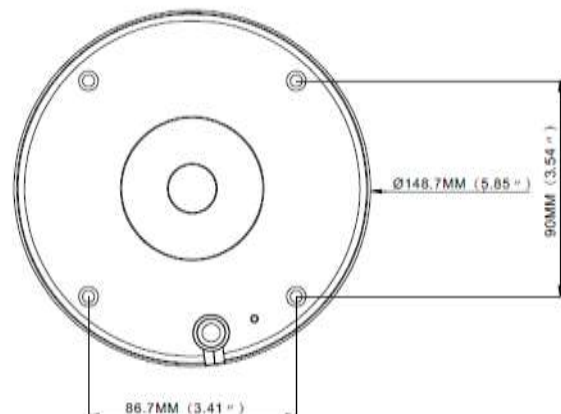

DIMENSIONS

Dimensional tolerance: ± 5mm

● SPECIFICATIONS*

Network	
LAN Port	YES
LAN Speed	10/100 Based-T Ethernet
Supported Protocols	TCP/IP, HTTP, DHCP, DNS, DDNS, RTP/RTSP, SMTP, NTP, UPnP, SNMP, HTTPS, FTP
ONVIF Compatible	YES (Profile S, Profile G, Profile T)
Security	(1) Multiple user access levels with password (2) IP address filtering (3) Digest authentication
Remote Access	Internet Explorer on Windows operating system
Video	
Network Compression	H.265 /H.264
Video Resolution	Main-stream (default 30fps): 5MP (2592x1944), 4MP (2592x1520), 3MP (2304x1296)/(2048x1535), 1080P(1920x1080), 720P(1280x720), Sub-stream :(1~30fps): 720P(1280x720), VGA (640x480), QVGA (320x240) Mobile-stream (default 10fps): VGA (640x480), QVGA(320x240)
Frame Rate	30fps
Video bit rate	8Kbps ~ 8Mbps
Multiple Video Streaming	3 Stream (Main / Sub / Mobile)
Bitrate control method	CBR / VBR
General	
Image Sensor	1/2.7" SONY Progressive CMOS image sensor
Min Illumination	Color 0.01lux @ F1.2(AGC ON)
Shutter Speed	1/5 ~ 1/20000 sec
Lens	2.7 ~ 13.5mm (Motorized) – F.1.83 (W) ~ 3.32(T)±5%
Viewing Angle	102 ~ 31° (Horizontal)
SD storage	YES (up to 128 GB)
IR Effective Distance**	Up to 40 meters
IR Shift	IR cut filter with auto switch
IR LED	4 pcs (Array)
Video Analytics	Face Detection, Human/Vehicle Detection
Digital Noise Reduction	3D DNR
WDR	120 dB
BLC	YES
ROI	YES
Privacy Mask	YES
Image Settings	Flip , Rotation , Corridor mode, Saturation, Brightness, Contrast, Hue, Sharpness adjustable
Audio	1 input / 1 output (RCA)
Alarm Trigger	1 input / 1 output
Reset Button	YES
POE	YES (IEEE 802.3af)
Weather-proof	IP66