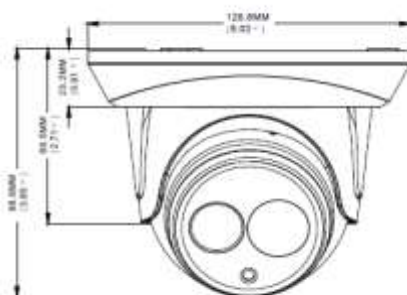

DIMENSIONS

Dimensional tolerance: ± 5mm

● SPECIFICATIONS*

Network	
LAN Port	YES
LAN Speed	10/100 Based-T Ethernet
Supported Protocols	TCP/IP, HTTP, DHCP, DNS, DDNS, RTP/RTSP, SMTP, NTP, UPnP, SNMP, HTTPS, FTP
ONVIF Compatible	YES (Profile S, Profile G, Profile T)
Security	(1) Multiple user access levels with password (2) IP address filtering (3) Digest authentication
Remote Access	Internet Explorer on Windows operating system
Video	
Network Compression	H.265 /H.264
Video Resolution	Main-Stream: 8MP (3840x2160) (1~15fps), 5MP (3072*1728)/(5292*1944), 4MP (2592x1520), 3MP(2304x1296), 1080P(1920x1080), 720P(1280x720), Sub-Stream(1~30fps):1080P(1920x1080),720P(1280x720), VGA (640x480), QVGA (320x240) Mobile-Stream(1~30fps): VGA (640x480), QVGA (320x240)
Frame Rate	15 / 30fps
Video bit rate	8Kbps ~ 16Mbps
Multiple Video Streaming	Triple Stream (Main / Sub / Mobile)
Bitrate control method	CBR / VBR
General	
Image Sensor	1/2.5" Progressive CMOS image sensor
Min Illumination	Color 0.1lux @ F1.2(AGC ON)
Shutter Speed	1/5 ~ 1/20000 sec
Lens	2.8 mm – F1.85
Viewing Angle	111° (Horizontal)
SD storage	No
IR Effective Distance**	Up to 30 meters
IR Shift	IR cut filter with auto switch
Video Analytics	Perimeter Intrusion Detection, Line Crossing Detection, Stationary Object Detection, Pedestrian Detection, Face Detection (DEEP LEARNING), Cross Counting.
AI Face Detection	AI Face Detection Yes (Need to do face recognition on NVR)
Digital Noise Reduction	3D DNR
WDR	Digital WDR
BLC	YES
ROI	YES
Privacy Mask	YES
Image Settings	Flip , Rotation , Corridor mode, Saturation, Brightness, Contrast, Hue, Sharpness adjustable
Audio	Built-in mic
Alarm Trigger	NO
Reset Button	NO
POE	YES (IEEE 802.3af)
Weather-proof	IP66
Operating Temperature	-30°C ~ 55°C