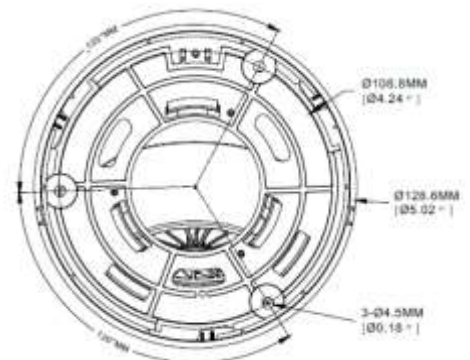

DIMENSIONS

Dimensional tolerance: ± 5mm

● SPECIFICATIONS*

Network	
LAN Port	YES
LAN Speed	10/100 Based-T Ethernet
Supported Protocols	TCP/IP, HTTP, DHCP, DNS, DDNS, RTP/RTSP, SMTP, NTP, UPnP, SNMP, HTTPS, FTP
ONVIF Compatible	YES (Profile S, Profile G, Profile T)
Security	(1) Multiple user access levels with password (2) IP address filtering (3) Digest authentication
Remote Access	Internet Explorer on Windows operating system
Video	
Network Compression	H.265 /H.264
Video Resolution	Main-Stream: 8MP (3840x2160) (1~15fps), 5MP (3072*1728)/(5292*1944), 4MP (2592x1520), 3MP(2304x1296), 1080P(1920x1080), 720P(1280x720), Sub-Stream(1~30fps):1080P(1920x1080),720P(1280x720), VGA (640x480), QVGA (320x240) Mobile-Stream(1~30fps): VGA (640x480), QVGA (320x240)
Frame Rate	15 / 30fps
Video bit rate	8Kbps ~ 16Mbps
Multiple Video Streaming	Triple Stream (Main / Sub / Mobile)
Bitrate control method	CBR / VBR
General	
Image Sensor	1/2.5" Progressive CMOS image sensor
Min Illumination	Color 0.1lux @ F1.2(AGC ON)
Shutter Speed	1/5 ~ 1/20000 sec
Lens	2.8 mm – F1.85
Viewing Angle	111° (Horizontal)
SD storage	No
IR Effective Distance**	Up to 30 meters
IR Shift	IR cut filter with auto switch
Video Analytics	Perimeter Intrusion Detection, Line Crossing Detection, Stationary Object Detection, Pedestrian Detection, Face Detection (DEEP LEARNING), Cross Counting.
AI Face Detection	AI Face Detection Yes (Need to do face recognition on NVR)
Digital Noise Reduction	3D DNR
WDR	Digital WDR
BLC	YES
ROI	YES
Privacy Mask	YES
Image Settings	Flip , Rotation , Corridor mode, Saturation, Brightness, Contrast, Hue, Sharpness adjustable
Audio	Built-in mic
Alarm Trigger	NO
Reset Button	NO
POE	YES (IEEE 802.3af)
Weather-proof	IP66
Operating Temperature	-30°C ~ 55°C